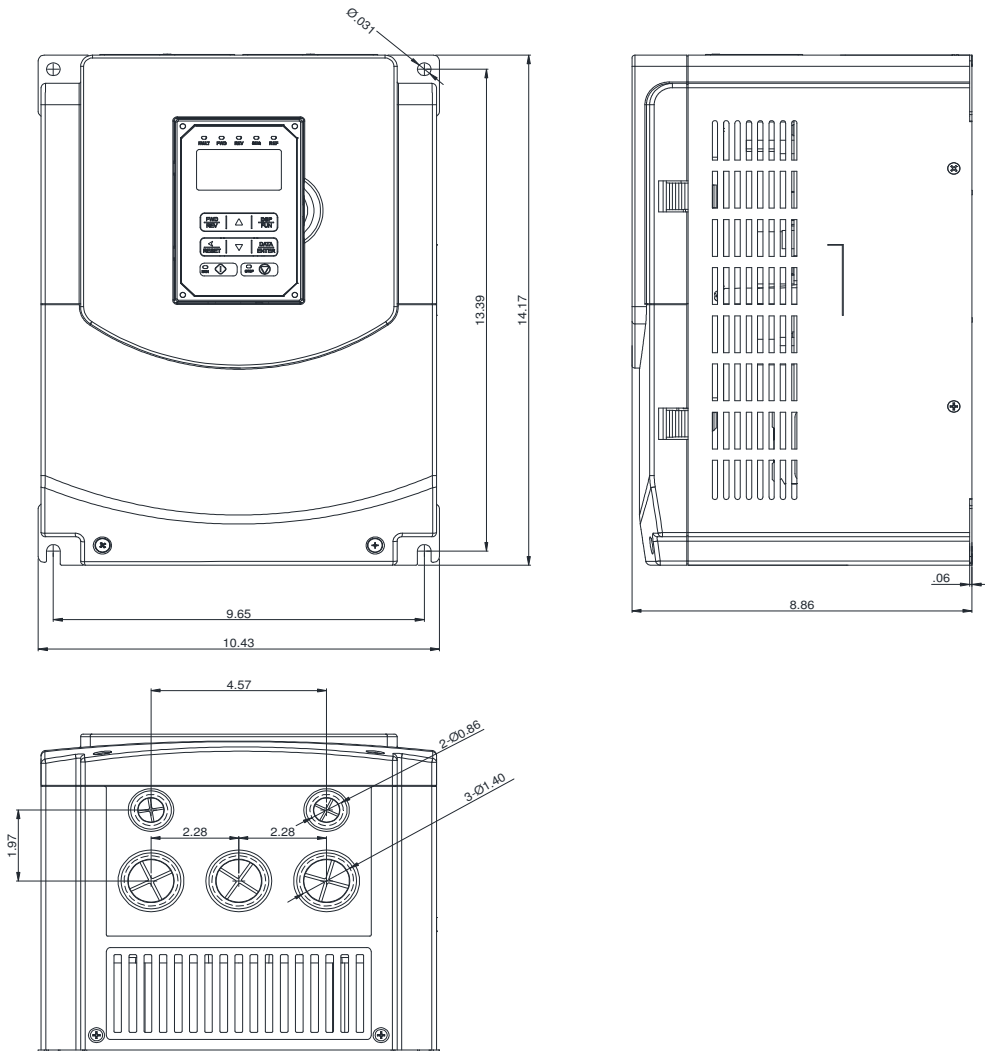

GENERAL DATASHEET VARIABLE SPEED DRIVE

Series A510				MODEL# A510-2025-C3-UE	
ISSUED 12/30/2019				ENCLOSURE/ FRAME NEMA 1 (IP20) / F4	
INPUT AMPS		AC INPUT VOLTAGE	AC INPUT FREQUENCY	AC INPUT PHASE	
HD (CT)	ND (VT)				
79.4	85.9	200-240	50/60	3	
OUTPUT HP		AC OUTPUT VOLTAGE	AC OUTPUT FREQUENCY	AC OUTPUT PHASE	
OUTPUT AMPS					
HD (CT)	ND (VT)	0-240	0-599	3	
25	30				
73	80				

Approved By:	Brian Smith	Drawing No:	A510-230-025-F4	Revision: 1
--------------	-------------	-------------	-----------------	-------------