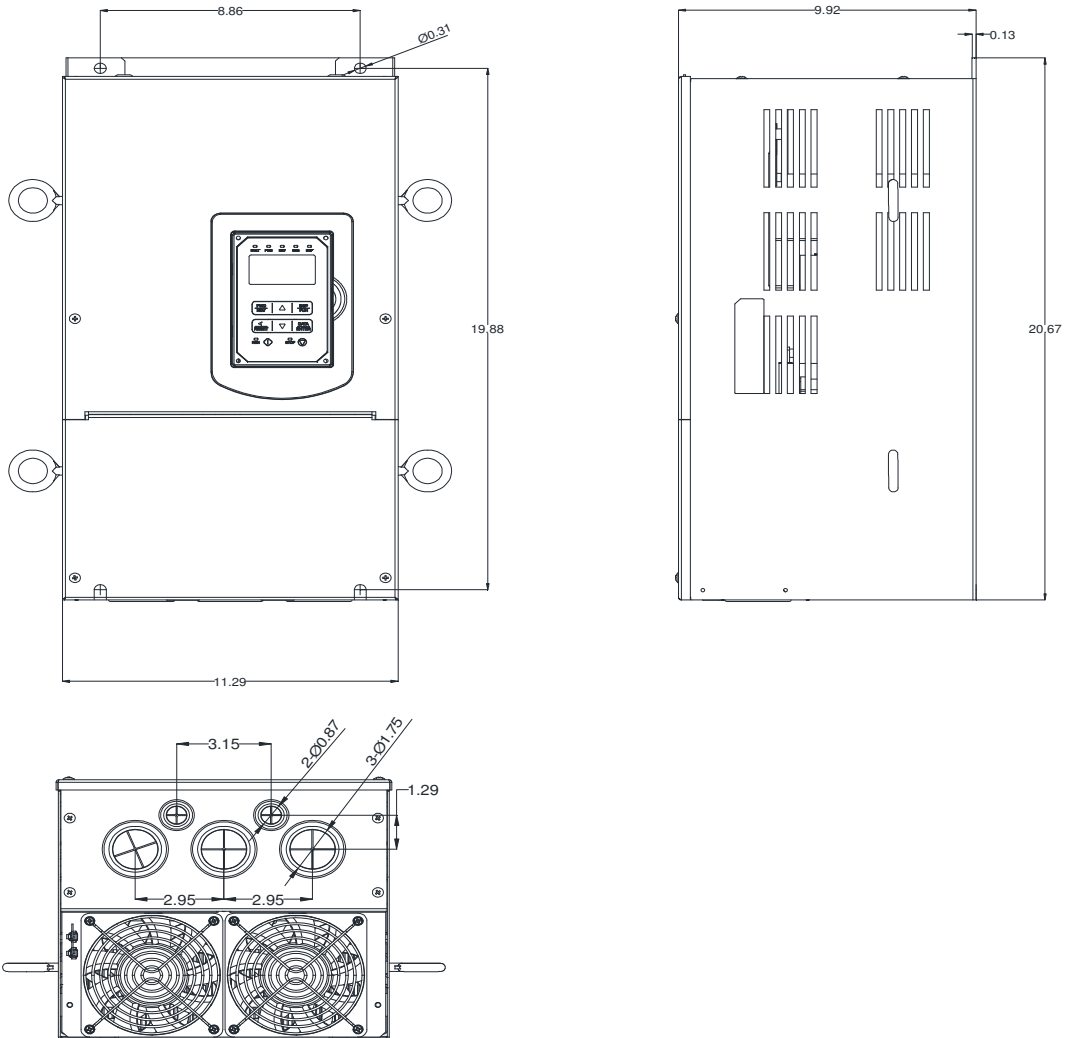

GENERAL DATASHEET VARIABLE SPEED DRIVE

Series A510				MODEL# A510-4040-C3-UE		
ISSUED 12/30/2019				ENCLOSURE/ FRAME NEMA 1 (IP20) / F5		
INPUT AMPS				AC INPUT VOLTAGE	AC INPUT FREQUENCY	AC INPUT PHASE
HD (CT)		ND (VT)				
65.2		78.3		380-480	50/60	3
OUTPUT HP				AC OUTPUT VOLTAGE	AC OUTPUT FREQUENCY	AC OUTPUT PHASE
OUTPUT AMPS						
HD (CT)	ND (VT)	HD (CT)	ND (VT)	0-480	0-599	3
40	50	60	73			

Approved By:	Brian Smith	Drawing No:	A510-460-040-F5	Revision: 1
--------------	-------------	-------------	-----------------	-------------