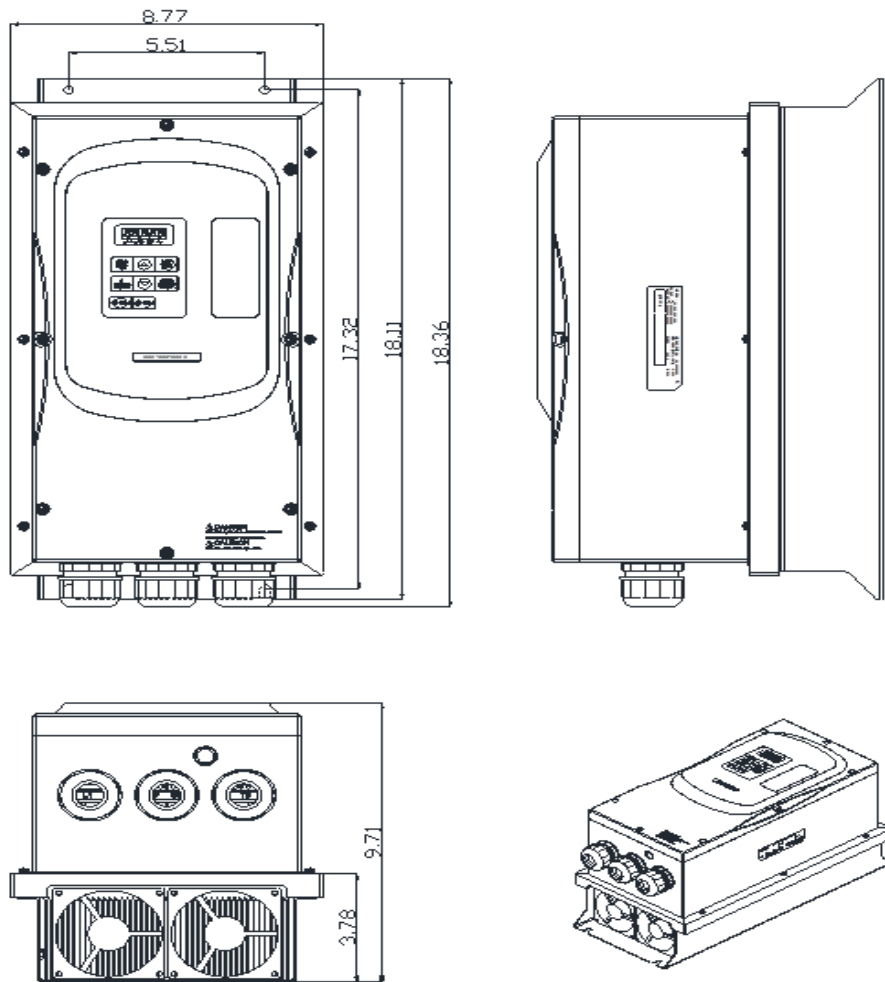

GENERAL DATASHEET VARIABLE SPEED DRIVE

SERIES		MODEL#		
E510		E510-210-H3N4-U		
ISSUED		ENCLOSURE/ FRAME		
4/18/2017		NEMA 4/4X (IP66) / Frame 3 - INDOOR USE ONLY		
THREE PHASE INPUT AMPS		AC INPUT VOLTAGE	AC INPUT FREQUENCY	AC INPUT PHASE
HD (CT)				
42		200-240	50/60	3
OUTPUT HP	OUTPUT AMPS	AC OUTPUT VOLTAGE	AC OUTPUT FREQUENCY	AC OUTPUT PHASE
HD (CT)	HD (CT)			
10	35	0-240	0-599	3