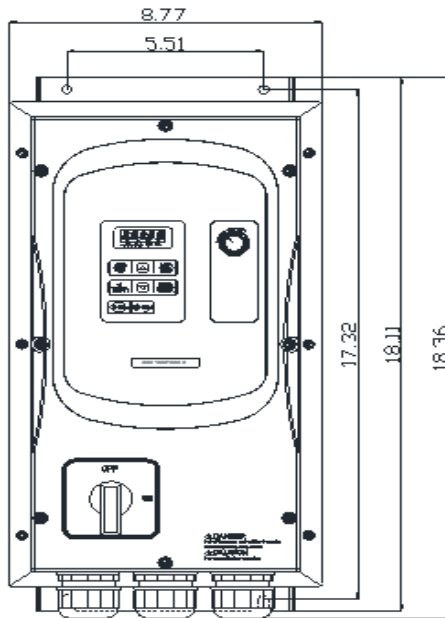

GENERAL DATASHEET VARIABLE SPEED DRIVE

SERIES		MODEL#		
E510		E510-415-H3FN4S-U		
ISSUED		ENCLOSURE/ FRAME		
4/18/2017		NEMA 4/4X (IP66) / Frame 3 - INDOOR USE ONLY		
THREEPHASE INPUT AMPS		AC INPUT VOLTAGE	AC INPUT FREQUENCY	AC INPUT PHASE
HD (CT)				
31		380-480	50/60	3
OUTPUT HP	OUTPUT AMPS	AC OUTPUT VOLTAGE	AC OUTPUT FREQUENCY	AC OUTPUT PHASE
HD (CT)	HD (CT)			
15	24	0-480	0-599	3