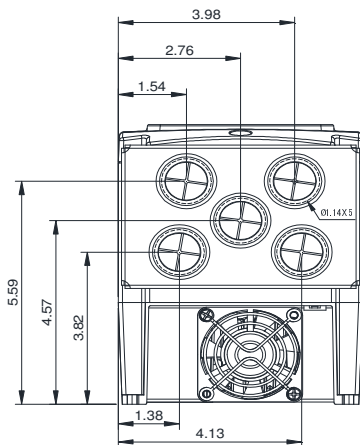

GENERAL DATASHEET VARIABLE SPEED DRIVE

SERIES		MODEL#		
F510		F510-2005-C3-U		
ISSUED		ENCLOSURE/ FRAME		
8/26/2016		NEMA 1 (IP20) / F2		
INPUT AMPS		AC INPUT VOLTAGE	AC INPUT FREQUENCY	AC INPUT PHASE
ND (VT)				
16		200-240	50/60	3
OUTPUT HP	OUTPUT AMPS	AC OUTPUT VOLTAGE	AC OUTPUT FREQUENCY	AC OUTPUT PHASE
ND (VT)	ND (VT)			
5	14.5	0-240	0-400	3

Approved By:	Brian Smith	Drawing No:	F510-230-005-F2	Revision: 0
--------------	-------------	-------------	-----------------	-------------