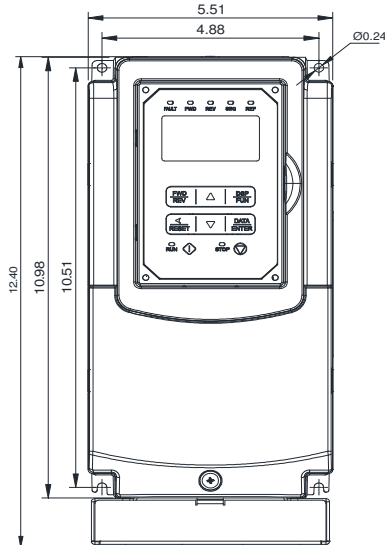

GENERAL DATASHEET VARIABLE SPEED DRIVE

SERIES		MODEL#		
F510		F510-2005-C3-U		
ISSUED		ENCLOSURE/ FRAME		
8/26/2016		NEMA 1 (IP20) / F2		
INPUT AMPS		AC INPUT VOLTAGE	AC INPUT FREQUENCY	AC INPUT PHASE
ND (VT)				
16		200-240	50/60	3
OUTPUT HP	OUTPUT AMPS	AC OUTPUT VOLTAGE	AC OUTPUT FREQUENCY	AC OUTPUT PHASE
ND (VT)	ND (VT)			
5	14.5	0-240	0-400	3

Approved By:	Brian Smith	Drawing No:	F510-230-005-F2	Revision: 0
--------------	-------------	-------------	-----------------	-------------