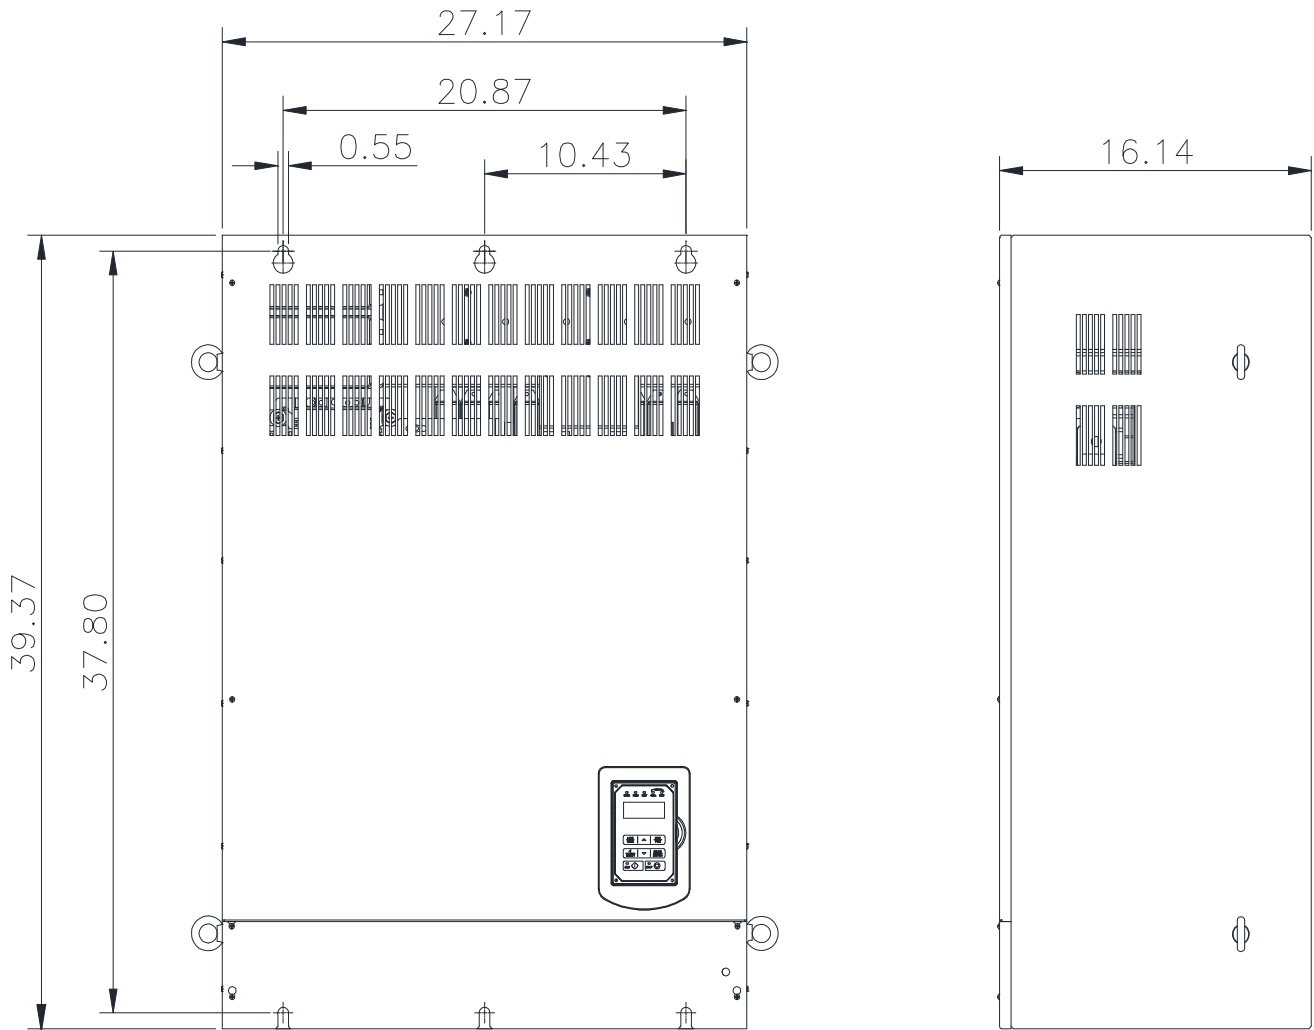

GENERAL DATASHEET VARIABLE SPEED DRIVE

SERIES		MODEL#		
F510		F510-4425-C3-U		
ISSUED		ENCLOSURE/ FRAME		
4/13/2018		Open Chassis (IP00) / F8		
INPUT AMPS		AC INPUT VOLTAGE	AC INPUT FREQUENCY	AC INPUT PHASE
ND (VT)				
643		380-480	50/60	3
OUTPUT HP	OUTPUT AMPS	AC OUTPUT VOLTAGE	AC OUTPUT FREQUENCY	AC OUTPUT PHASE
ND (VT)	ND (VT)			
400	585	0-480	0-400	3

Approved By:	Brian Smith	Drawing No:	F510-460-425-F8	Revision: 0
--------------	-------------	-------------	-----------------	-------------