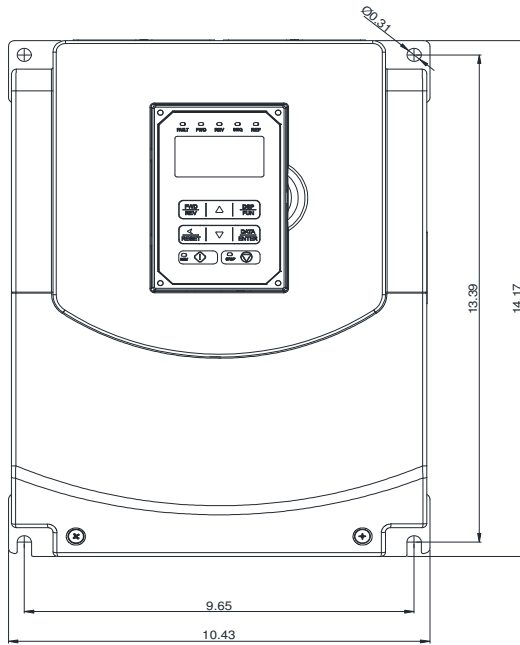

GENERAL DATASHEET VARIABLE SPEED DRIVE

SERIES		MODEL#		
F510		F510-2025-C3-UE		
ISSUED		ENCLOSURE/ FRAME		
12/31/2019		NEMA 1 (IP20) / F4		
INPUT AMPS		AC INPUT VOLTAGE	AC INPUT FREQUENCY	AC INPUT PHASE
ND (VT)				
75		200-240	50/60	3
OUTPUT HP	OUTPUT AMPS	AC OUTPUT VOLTAGE	AC OUTPUT FREQUENCY	AC OUTPUT PHASE
ND (VT)	ND (VT)			
25	69	0-240	0-400	3

Approved By:	Brian Smith	Drawing No:	F510-230-025-F4	Revision: 1
--------------	-------------	-------------	-----------------	-------------