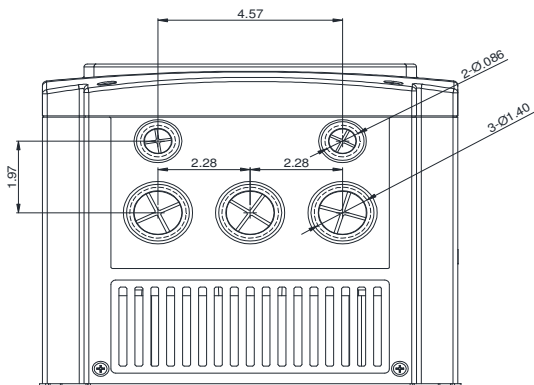

GENERAL DATASHEET VARIABLE SPEED DRIVE

SERIES		MODEL#		
F510		F510-2025-C3-UE		
ISSUED		ENCLOSURE/ FRAME		
12/31/2019		NEMA 1 (IP20) / F4		
INPUT AMPS		AC INPUT VOLTAGE	AC INPUT FREQUENCY	AC INPUT PHASE
ND (VT)				
75		200-240	50/60	3
OUTPUT HP	OUTPUT AMPS	AC OUTPUT VOLTAGE	AC OUTPUT FREQUENCY	AC OUTPUT PHASE
ND (VT)	ND (VT)			
25	69	0-240	0-400	3