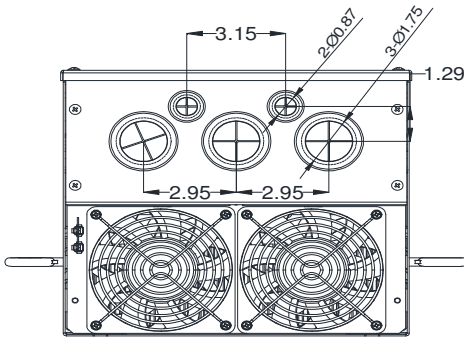

GENERAL DATASHEET VARIABLE SPEED DRIVE

SERIES		MODEL#		
F510		F510-2040-C3-UE		
ISSUED		ENCLOSURE/ FRAME		
12/31/2019		NEMA 1 (IP20) / F5		
INPUT AMPS		AC INPUT VOLTAGE	AC INPUT FREQUENCY	AC INPUT PHASE
ND (VT)				
119.6		200-240	50/60	3
OUTPUT HP	OUTPUT AMPS	AC OUTPUT VOLTAGE	AC OUTPUT FREQUENCY	AC OUTPUT PHASE
ND (VT)	ND (VT)			
40	110	0-240	0-400	3

Approved By:	Brian Smith	Drawing No:	F510-230-040-F5	Revision: 1
--------------	-------------	-------------	-----------------	-------------