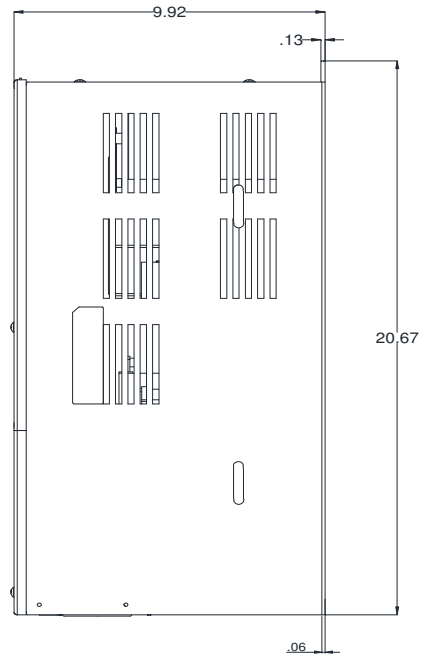

GENERAL DATASHEET VARIABLE SPEED DRIVE

SERIES		MODEL#		
F510		F510-2040-C3-UE		
ISSUED		ENCLOSURE/ FRAME		
12/31/2019		NEMA 1 (IP20) / F5		
INPUT AMPS		AC INPUT VOLTAGE	AC INPUT FREQUENCY	AC INPUT PHASE
ND (VT)				
119.6		200-240	50/60	3
OUTPUT HP	OUTPUT AMPS	AC OUTPUT VOLTAGE	AC OUTPUT FREQUENCY	AC OUTPUT PHASE
ND (VT)	ND (VT)			
40	110	0-240	0-400	3

Approved By:	Brian Smith	Drawing No:	F510-230-040-F5	Revision: 1
--------------	-------------	-------------	-----------------	-------------