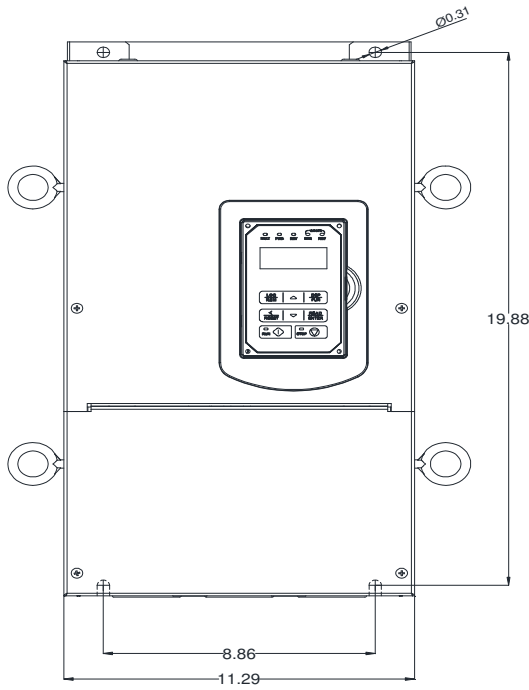

GENERAL DATASHEET VARIABLE SPEED DRIVE

SERIES		MODEL#		
F510		F510-2040-C3-UE		
ISSUED		ENCLOSURE/ FRAME		
12/31/2019		NEMA 1 (IP20) / F5		
INPUT AMPS		AC INPUT VOLTAGE	AC INPUT FREQUENCY	AC INPUT PHASE
ND (VT)				
119.6		200-240	50/60	3
OUTPUT HP	OUTPUT AMPS	AC OUTPUT VOLTAGE	AC OUTPUT FREQUENCY	AC OUTPUT PHASE
ND (VT)	ND (VT)			
40	110	0-240	0-400	3

Approved By:	Brian Smith	Drawing No:	F510-230-040-F5	Revision: 1
--------------	-------------	-------------	-----------------	-------------