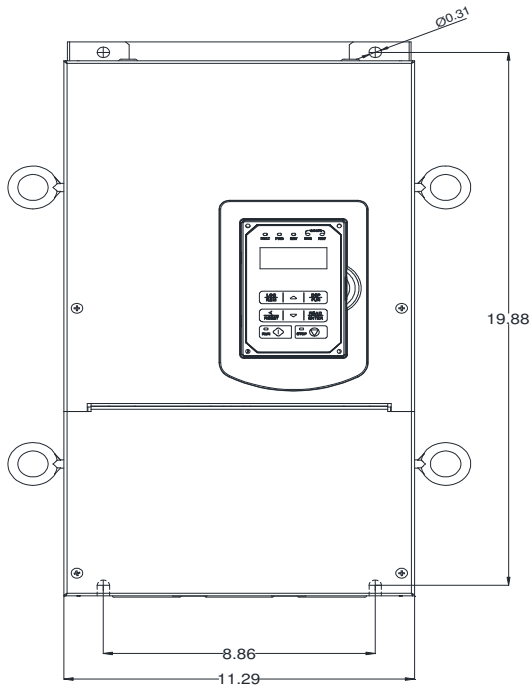

GENERAL DATASHEET VARIABLE SPEED DRIVE

SERIES		MODEL#		
F510		F510-4075-C3-UE		
ISSUED		ENCLOSURE/ FRAME		
12/31/2019		NEMA 1 (IP20) / F5		
INPUT AMPS		AC INPUT VOLTAGE	AC INPUT FREQUENCY	AC INPUT PHASE
ND (VT)				
112		380-480	50/60	3
OUTPUT HP	OUTPUT AMPS	AC OUTPUT VOLTAGE	AC OUTPUT FREQUENCY	AC OUTPUT PHASE
ND (VT)	ND (VT)			
75	103	0-480	0-400	3

Approved By:	Brian Smith	Drawing No:	F510-460-075-F5	Revision: 1
--------------	-------------	-------------	-----------------	-------------