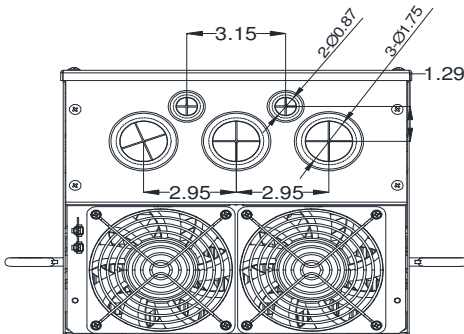

GENERAL DATASHEET VARIABLE SPEED DRIVE

SERIES		MODEL#		
F510		F510-4075-C3-UE		
ISSUED		ENCLOSURE/ FRAME		
12/31/2019		NEMA 1 (IP20) / F5		
INPUT AMPS		AC INPUT VOLTAGE	AC INPUT FREQUENCY	AC INPUT PHASE
ND (VT)				
112		380-480	50/60	3
OUTPUT HP	OUTPUT AMPS	AC OUTPUT VOLTAGE	AC OUTPUT FREQUENCY	AC OUTPUT PHASE
ND (VT)	ND (VT)			
75	103	0-480	0-400	3

Approved By:	Brian Smith	Drawing No:	F510-460-075-F5	Revision: 1
--------------	-------------	-------------	-----------------	-------------