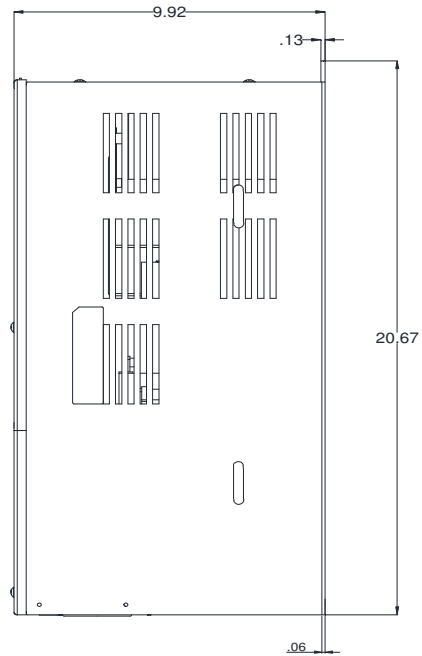

GENERAL DATASHEET VARIABLE SPEED DRIVE

SERIES		MODEL#		
F510		F510-4075-C3-UE		
ISSUED		ENCLOSURE/ FRAME		
12/31/2019		NEMA 1 (IP20) / F5		
INPUT AMPS		AC INPUT VOLTAGE	AC INPUT FREQUENCY	AC INPUT PHASE
ND (VT)				
112		380-480	50/60	3
OUTPUT HP	OUTPUT AMPS	AC OUTPUT VOLTAGE	AC OUTPUT FREQUENCY	AC OUTPUT PHASE
ND (VT)	ND (VT)			
75	103	0-480	0-400	3

Approved By:	Brian Smith	Drawing No:	F510-460-075-F5	Revision: 1
--------------	-------------	-------------	-----------------	-------------