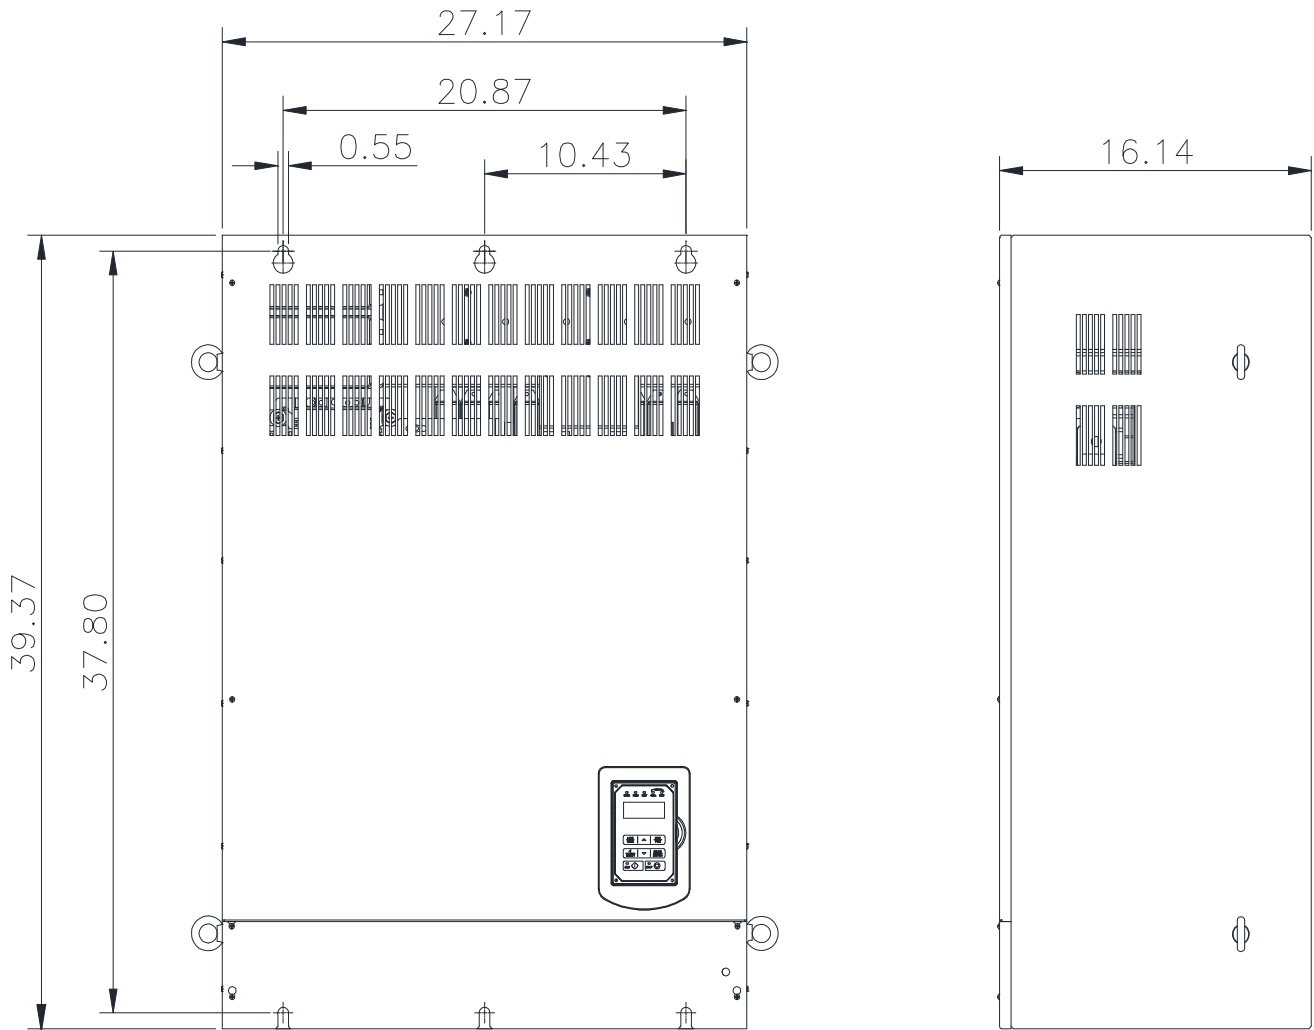

GENERAL DATASHEET VARIABLE SPEED DRIVE

SERIES		MODEL#		
F510		F510-4425-C3-UE		
ISSUED		ENCLOSURE/ FRAME		
12/31/2019		Open Chassis (IP00) / F8		
INPUT AMPS		AC INPUT VOLTAGE	AC INPUT FREQUENCY	AC INPUT PHASE
ND (VT)				
643		380-480	50/60	3
OUTPUT HP	OUTPUT AMPS	AC OUTPUT VOLTAGE	AC OUTPUT FREQUENCY	AC OUTPUT PHASE
ND (VT)	ND (VT)			
400	585	0-480	0-400	3

Approved By:	Brian Smith	Drawing No:	F510-460-425-F8	Revision: 1
--------------	-------------	-------------	-----------------	-------------