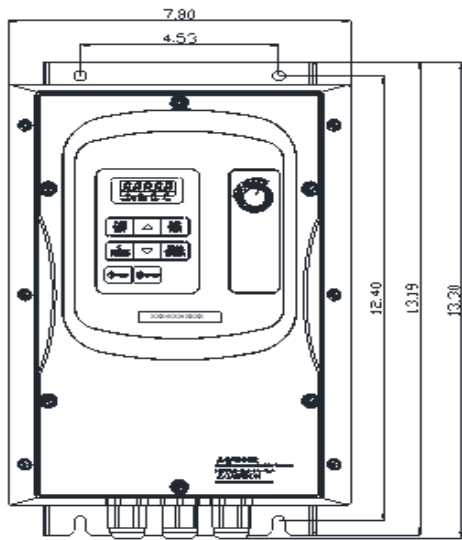

## GENERAL DATASHEET VARIABLE SPEED DRIVE

SERIES <b>E510</b>		MODEL# <b>E510-203-HN4R-U</b>		
ISSUED <b>4/18/2017</b>		ENCLOSURE/ FRAME <b>NEMA 4/4X (IP66) / Frame 2 - INDOOR USE ONLY</b>		
SINGLE PHASE INPUT AMPS HD (CT) <b>23.9</b>		AC INPUT VOLTAGE <b>200-240</b>	AC INPUT FREQUENCY <b>50/60</b>	AC INPUT PHASE <b>1/3</b>
THREE PHASE INPUT AMPS HD (CT) <b>12.5</b>				
OUTPUT HP HD (CT) <b>3</b>	OUTPUT AMPS HD (CT) <b>10.5</b>	AC OUTPUT VOLTAGE <b>0-240</b>	AC OUTPUT FREQUENCY <b>0-599</b>	AC OUTPUT PHASE <b>3</b>