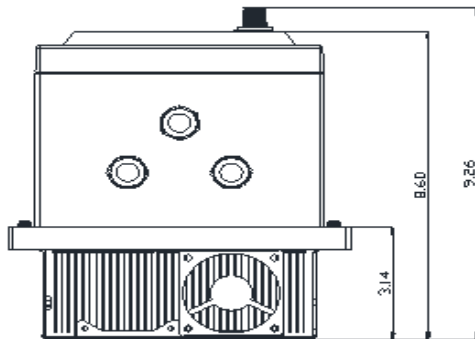

## GENERAL DATASHEET VARIABLE SPEED DRIVE

SERIES <b>E510</b>		MODEL# <b>E510-203-HN4R-U</b>		
ISSUED <b>4/18/2017</b>		ENCLOSURE/ FRAME <b>NEMA 4/4X (IP66) / Frame 2 - INDOOR USE ONLY</b>		
SINGLE PHASE INPUT AMPS HD (CT) <b>23.9</b>		AC INPUT VOLTAGE <b>200-240</b>	AC INPUT FREQUENCY <b>50/60</b>	AC INPUT PHASE <b>1/3</b>
THREE PHASE INPUT AMPS HD (CT) <b>12.5</b>				
OUTPUT HP HD (CT) <b>3</b>	OUTPUT AMPS HD (CT) <b>10.5</b>	AC OUTPUT VOLTAGE <b>0-240</b>	AC OUTPUT FREQUENCY <b>0-599</b>	AC OUTPUT PHASE <b>3</b>