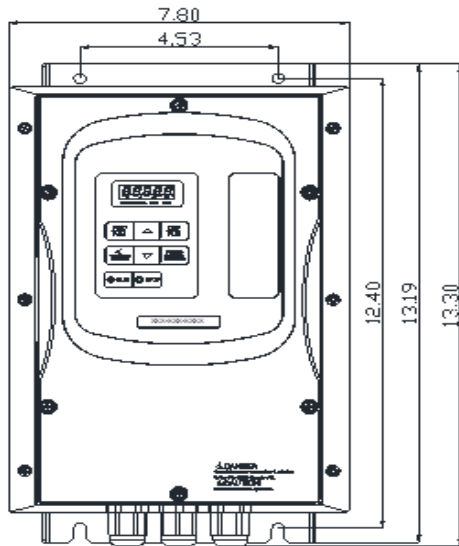

GENERAL DATASHEET VARIABLE SPEED DRIVE

SERIES E510		MODEL# E510-403-H3N4-U		
ISSUED 4/17/2017		ENCLOSURE/ FRAME NEMA 4/4X (IP66) / Frame 1 - INDOOR USE ONLY		
THREE PHASE INPUT AMPS HD (CT) 7.3		AC INPUT VOLTAGE 380-480	AC INPUT FREQUENCY 50/60	AC INPUT PHASE 3
OUTPUT HP HD (CT) 3	OUTPUT AMPS HD (CT) 5.2	AC OUTPUT VOLTAGE 0-480	AC OUTPUT FREQUENCY 0-599	AC OUTPUT PHASE 3