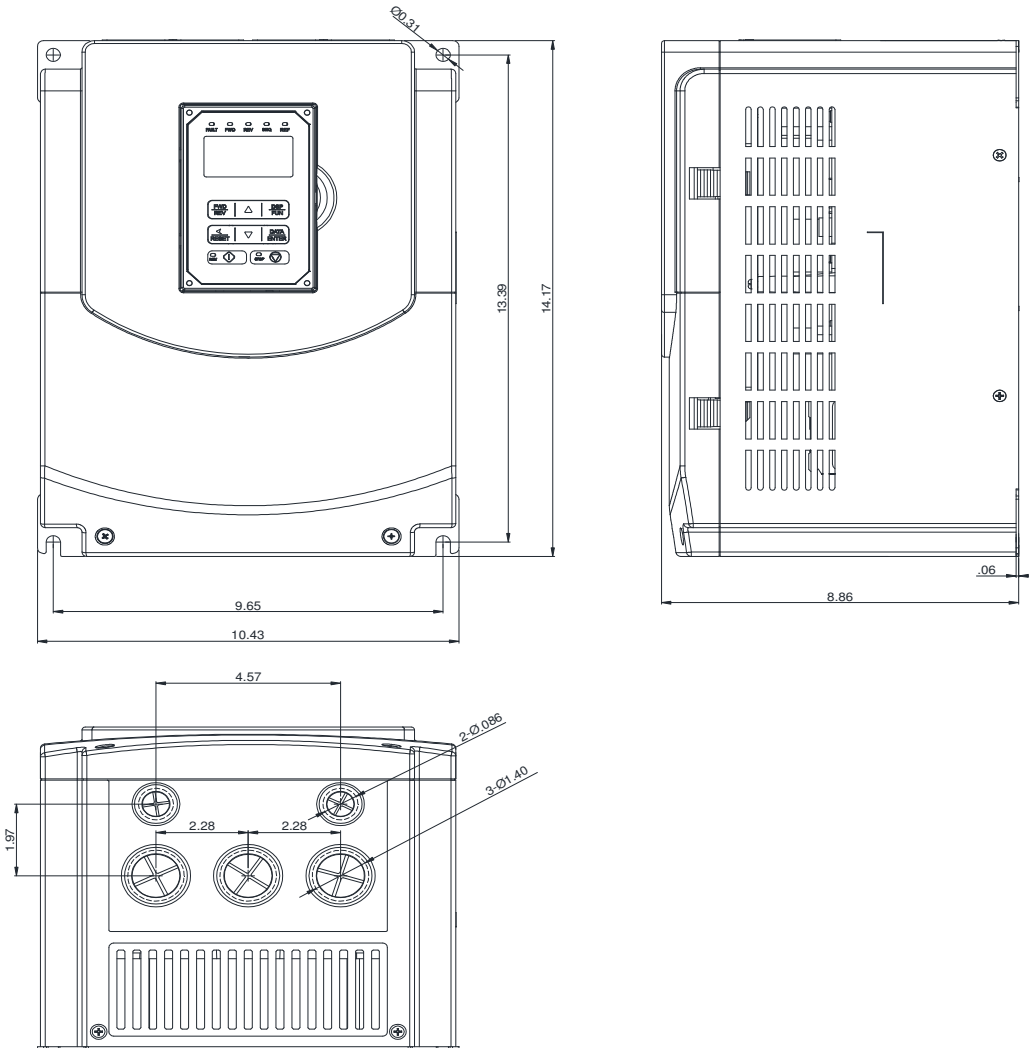

GENERAL DATASHEET VARIABLE SPEED DRIVE

SERIES		MODEL#		
F510		F510-2025-C3-U		
ISSUED		ENCLOSURE/ FRAME		
8/26/2016		NEMA 1 (IP20) / F4		
INPUT AMPS		AC INPUT VOLTAGE	AC INPUT FREQUENCY	AC INPUT PHASE
ND (VT)				
75		200-240	50/60	3
OUTPUT HP	OUTPUT AMPS	AC OUTPUT VOLTAGE	AC OUTPUT FREQUENCY	AC OUTPUT PHASE
ND (VT)	ND (VT)			
25	69	0-240	0-400	3

Approved By:	Brian Smith	Drawing No:	F510-230-025-F4	Revision: 0
--------------	-------------	-------------	-----------------	-------------