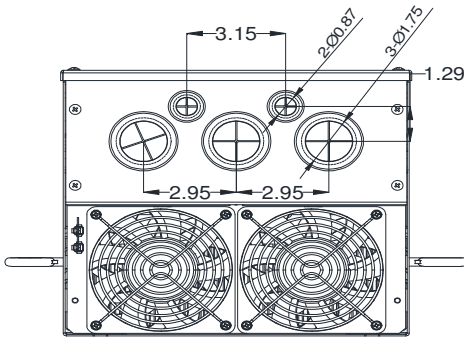

GENERAL DATASHEET VARIABLE SPEED DRIVE

SERIES		MODEL#		
F510		F510-2040-C3-U		
ISSUED		ENCLOSURE/ FRAME		
8/26/2016		NEMA 1 (IP20) / F5		
INPUT AMPS		AC INPUT VOLTAGE	AC INPUT FREQUENCY	AC INPUT PHASE
ND (VT)				
119.6		200-240	50/60	3
OUTPUT HP	OUTPUT AMPS	AC OUTPUT VOLTAGE	AC OUTPUT FREQUENCY	AC OUTPUT PHASE
ND (VT)	ND (VT)			
40	110	0-240	0-400	3

Approved By:	Brian Smith	Drawing No:	F510-230-040-F5	Revision: 0
--------------	-------------	-------------	-----------------	-------------