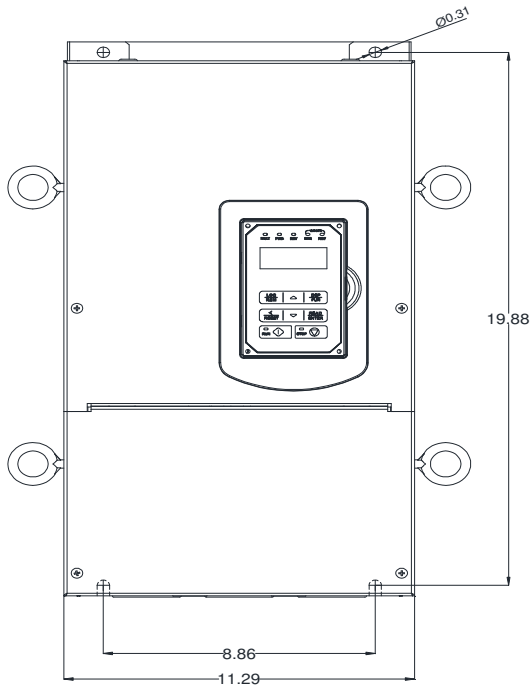

GENERAL DATASHEET VARIABLE SPEED DRIVE

SERIES		MODEL#		
F510		F510-2040-C3-U		
ISSUED		ENCLOSURE/ FRAME		
8/26/2016		NEMA 1 (IP20) / F5		
INPUT AMPS		AC INPUT VOLTAGE	AC INPUT FREQUENCY	AC INPUT PHASE
ND (VT)				
119.6		200-240	50/60	3
OUTPUT HP	OUTPUT AMPS	AC OUTPUT VOLTAGE	AC OUTPUT FREQUENCY	AC OUTPUT PHASE
ND (VT)	ND (VT)			
40	110	0-240	0-400	3

Approved By:	Brian Smith	Drawing No:	F510-230-040-F5	Revision: 0
--------------	-------------	-------------	-----------------	-------------