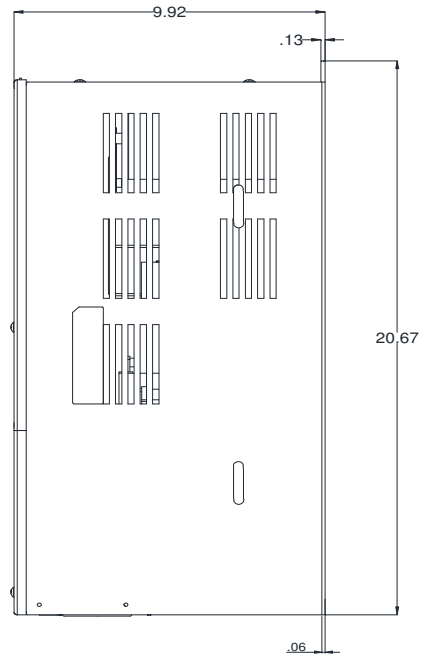

GENERAL DATASHEET VARIABLE SPEED DRIVE

SERIES		MODEL#		
F510		F510-2040-C3-U		
ISSUED		ENCLOSURE/ FRAME		
8/26/2016		NEMA 1 (IP20) / F5		
INPUT AMPS		AC INPUT VOLTAGE	AC INPUT FREQUENCY	AC INPUT PHASE
ND (VT)				
119.6		200-240	50/60	3
OUTPUT HP	OUTPUT AMPS	AC OUTPUT VOLTAGE	AC OUTPUT FREQUENCY	AC OUTPUT PHASE
ND (VT)	ND (VT)			
40	110	0-240	0-400	3

Approved By:	Brian Smith	Drawing No:	F510-230-040-F5	Revision: 0
--------------	-------------	-------------	-----------------	-------------