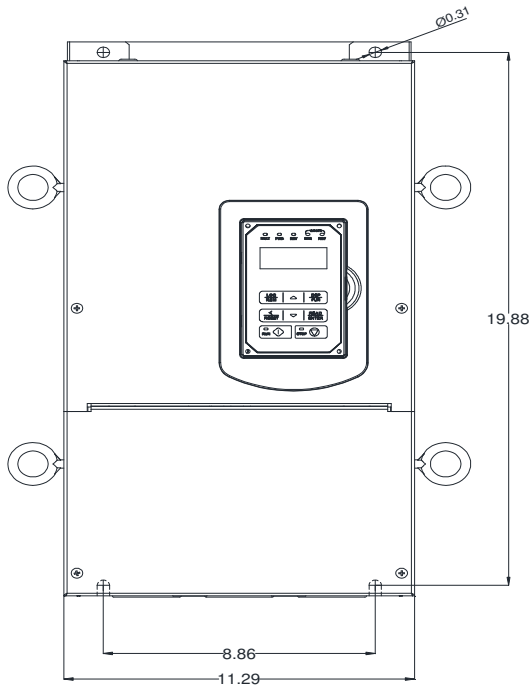

GENERAL DATASHEET VARIABLE SPEED DRIVE

SERIES		MODEL#		
F510		F510-2050-C3-U		
ISSUED		ENCLOSURE/ FRAME		
8/26/2016		NEMA 1 (IP20) / F5		
INPUT AMPS		AC INPUT VOLTAGE	AC INPUT FREQUENCY	AC INPUT PHASE
ND (VT)				
150		200-240	50/60	3
OUTPUT HP	OUTPUT AMPS	AC OUTPUT VOLTAGE	AC OUTPUT FREQUENCY	AC OUTPUT PHASE
ND (VT)	ND (VT)			
50	138	0-240	0-400	3

Approved By:	Brian Smith	Drawing No:	F510-230-050-F5	Revision: 0
--------------	-------------	-------------	-----------------	-------------