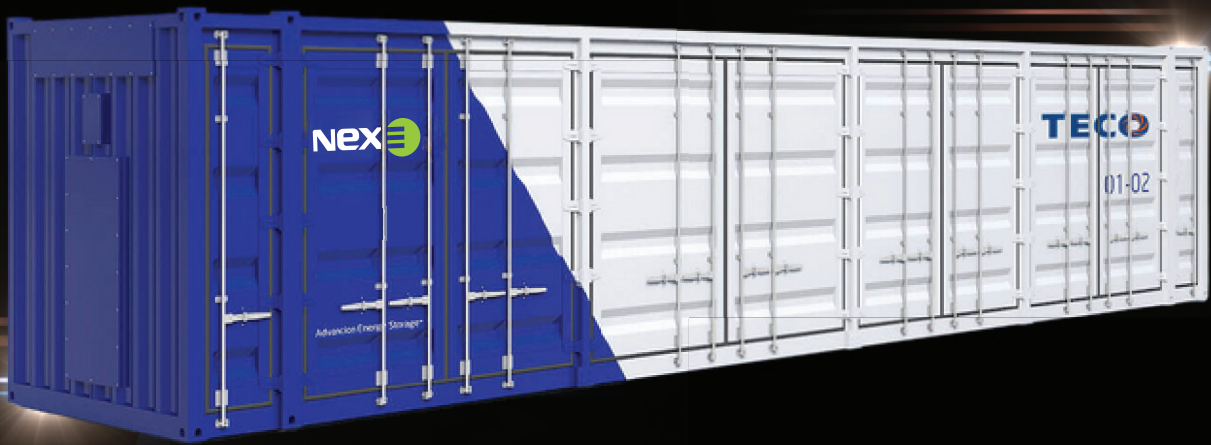

NEXE

VersaCharge™

BESS

BATTERY ENERGY STORAGE

PRODUCT HIGHLIGHTS

BUILT TO MEET YOUR UNIQUE REQUIREMENTS

**BATTERY TO GRID
BIDIRECTIONAL**

**BUILT TO BE
RESILIENT**

**COMPATIBLE WITH
OUR EV CHARGERS**

**SOLAR FARM
READY**

FEATURED APPLICATIONS

Disaster Relief

Pay Off-Peak Prices

Grid Storage

VersaCharger™ advanced energy storage systems facilitate bidirectional power flow, seamlessly integrating with solar farms and providing crucial support during disasters. They also help users reduce costs by optimizing energy usage, making them an ideal addition to distributed grid storage solutions.