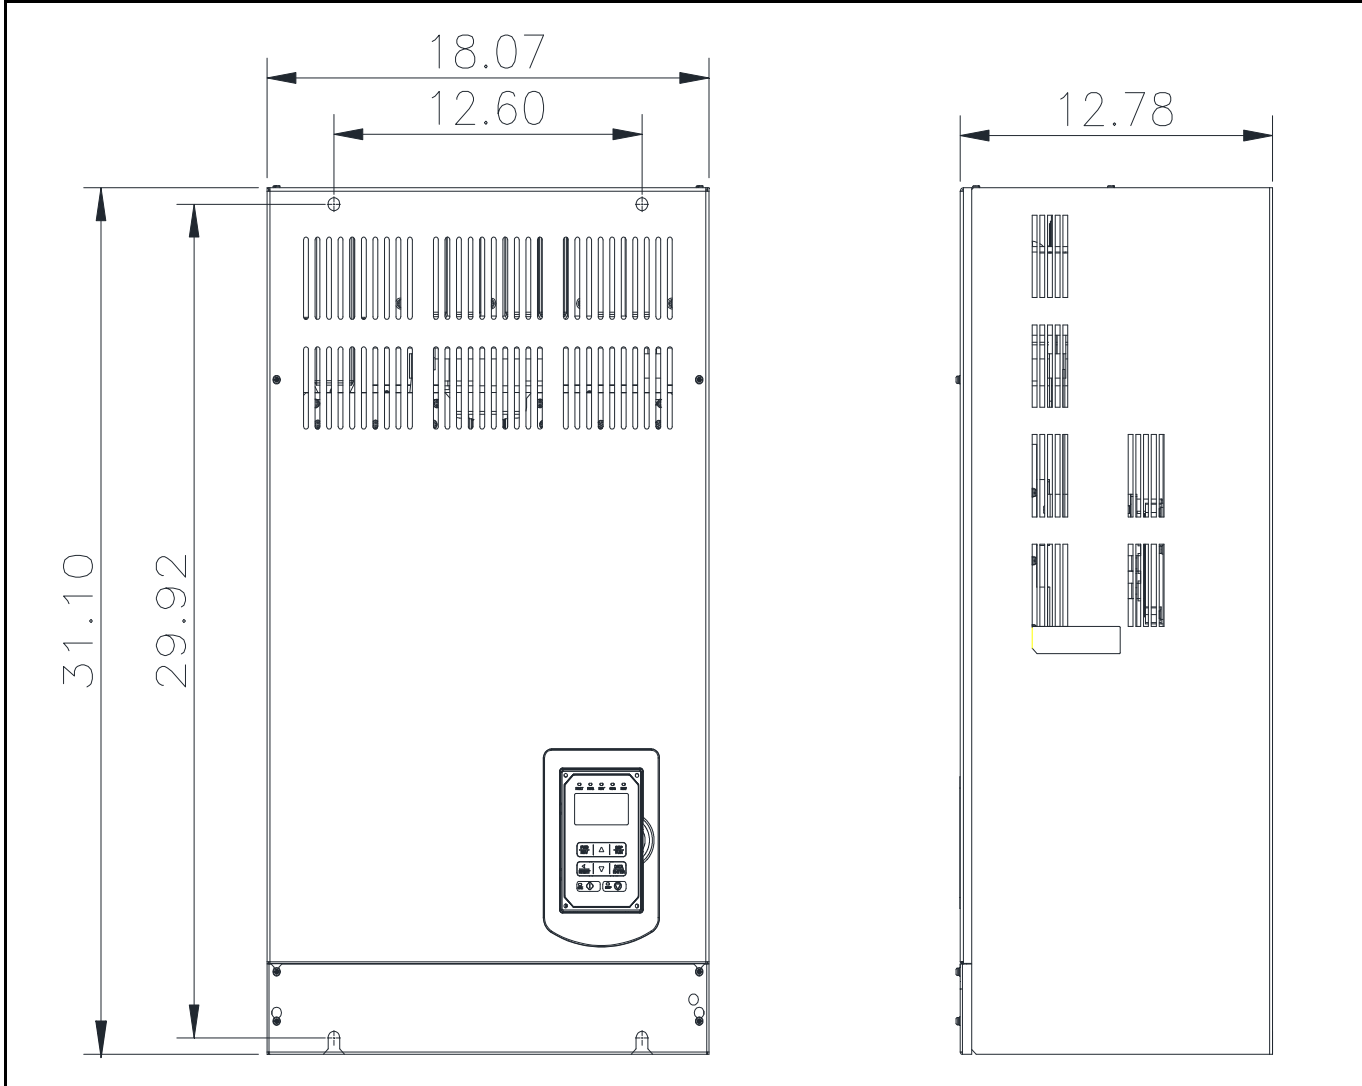

GENERAL DATASHEET VARIABLE SPEED DRIVE

Series A510				MODEL# A510-2075-C3-U		
ISSUED 8/30/2016				ENCLOSURE/ FRAME OpenChassis (IP00)/ F7		
INPUT AMPS				AC INPUT VOLTAGE	AC INPUT FREQUENCY	AC INPUT PHASE
HD (CT)		ND (VT)				
232		275		200-240	50/60	3
OUTPUT HP				AC OUTPUT VOLTAGE	AC OUTPUT FREQUENCY	AC OUTPUT PHASE
OUTPUT AMPS						
HD (CT)	ND (VT)	HD (CT)	ND (VT)	0-240	0-599	3
75	100	215	250			

Approved By:	Brian Smith	Drawing No:	A510-230-075-F7	Revision: 0
--------------	-------------	-------------	-----------------	-------------