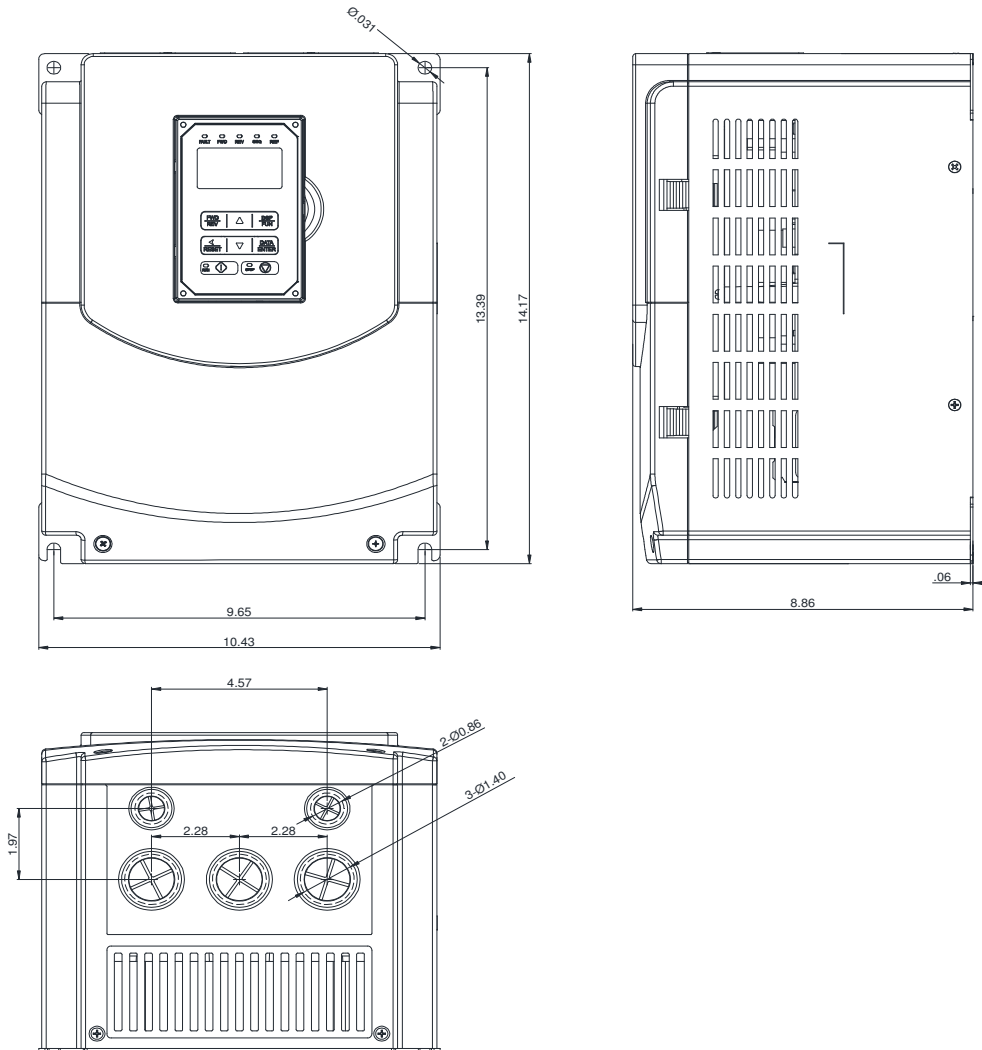

GENERAL DATASHEET VARIABLE SPEED DRIVE

Series A510				MODEL# A510-6020-C3-U	
ISSUED 9/6/2016				ENCLOSURE/ FRAME NEMA 1 (IP20) / F4	
INPUT AMPS		AC INPUT VOLTAGE	AC INPUT FREQUENCY	AC INPUT PHASE	
HD (CT)	ND (VT)				
21	24.5	600-690	50/60	3	
OUTPUT HP		AC OUTPUT VOLTAGE	AC OUTPUT FREQUENCY	AC OUTPUT PHASE	
OUTPUT AMPS					
HD (CT)	ND (VT)	HD (CT)	ND (VT)	3	
20	25	19	22		
		0-690	0-599		

Approved By:	Brian Smith	Drawing No:	A510-690-020-F4	Revision: 0
--------------	-------------	-------------	-----------------	-------------