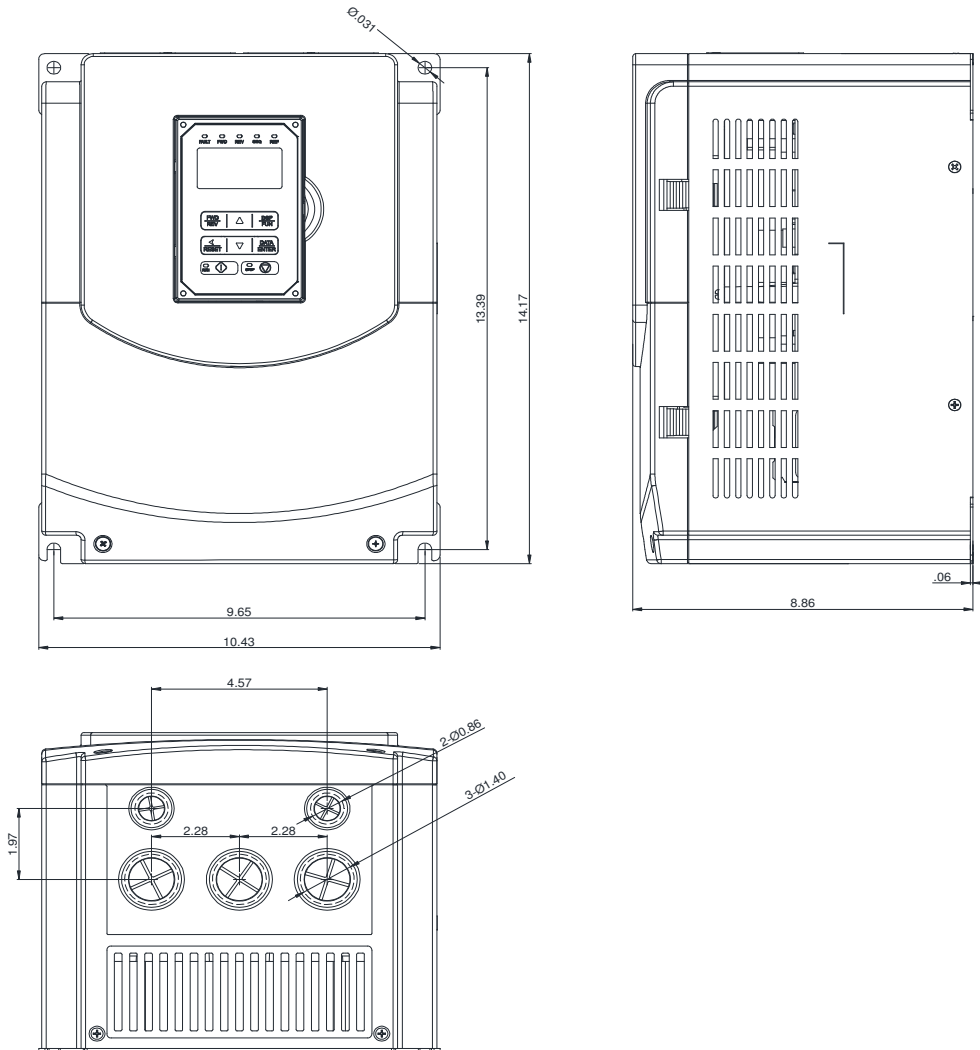

GENERAL DATASHEET VARIABLE SPEED DRIVE

Series A510				MODEL# A510-6025-C3-U		
ISSUED 9/6/2016				ENCLOSURE/ FRAME NEMA 1 (IP20) / F4		
INPUT AMPS				AC INPUT VOLTAGE	AC INPUT FREQUENCY	AC INPUT PHASE
HD (CT)		ND (VT)				
24.5		30		600-690	50/60	3
OUTPUT HP				AC OUTPUT VOLTAGE	AC OUTPUT FREQUENCY	AC OUTPUT PHASE
OUTPUT AMPS						
HD (CT)	ND (VT)	HD (CT)	ND (VT)	0-690	0-599	3
25	30	22	27			

Approved By:	Brian Smith	Drawing No:	A510-690-025-F4	Revision: 0
--------------	-------------	-------------	-----------------	-------------