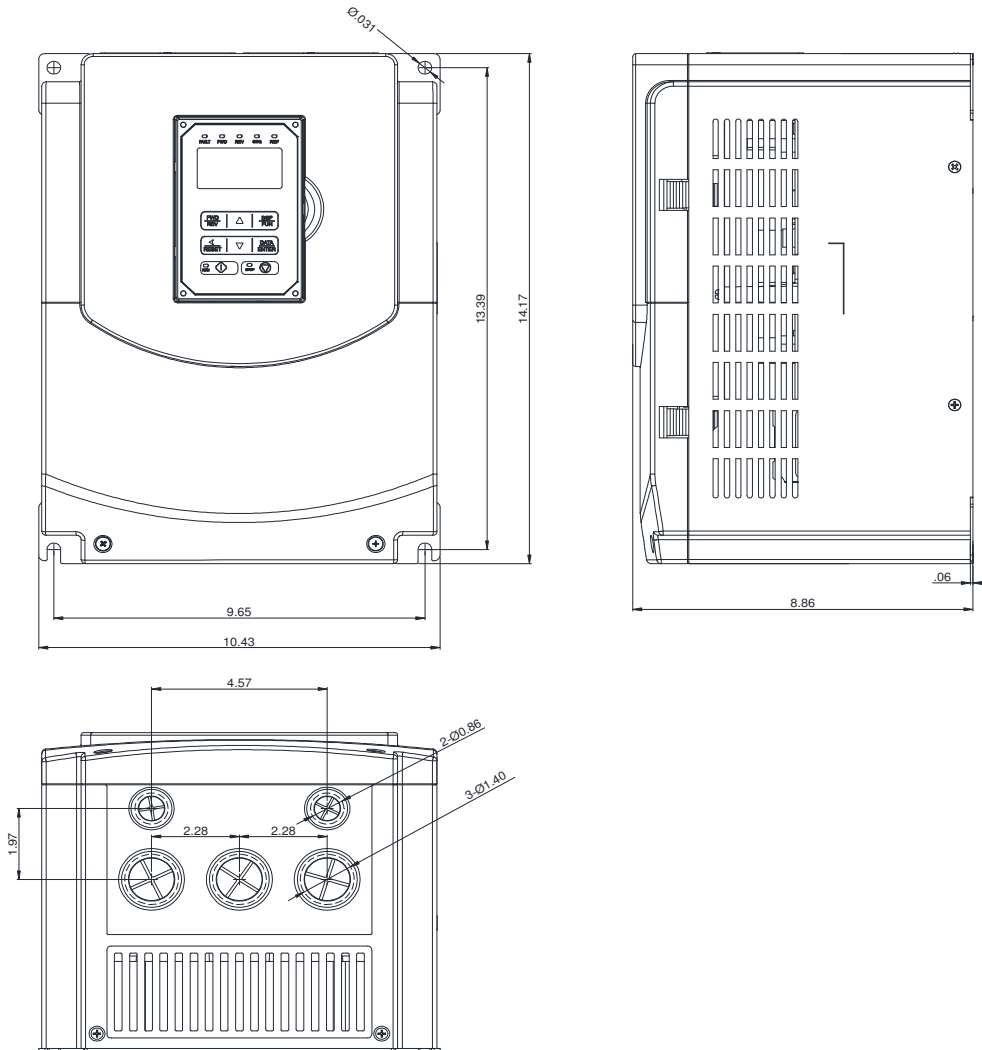

GENERAL DATASHEET VARIABLE SPEED DRIVE

Series A510				MODEL# A510-6040-C3-U	
ISSUED 9/6/2016				ENCLOSURE/ FRAME NEMA 1 (IP20) / F4	
INPUT AMPS		AC INPUT VOLTAGE	AC INPUT FREQUENCY	AC INPUT PHASE	
HD (CT)	ND (VT)				
37.5	46	600-690	50/60	3	
OUTPUT HP		AC OUTPUT VOLTAGE	AC OUTPUT FREQUENCY	AC OUTPUT PHASE	
OUTPUT AMPS					
HD (CT)	ND (VT)	HD (CT)	ND (VT)		
40	50	34	42	0-690	0-599

Approved By:	Brian Smith	Drawing No:	A510-690-040-F4	Revision: 0
---------------------	-------------	--------------------	-----------------	--------------------