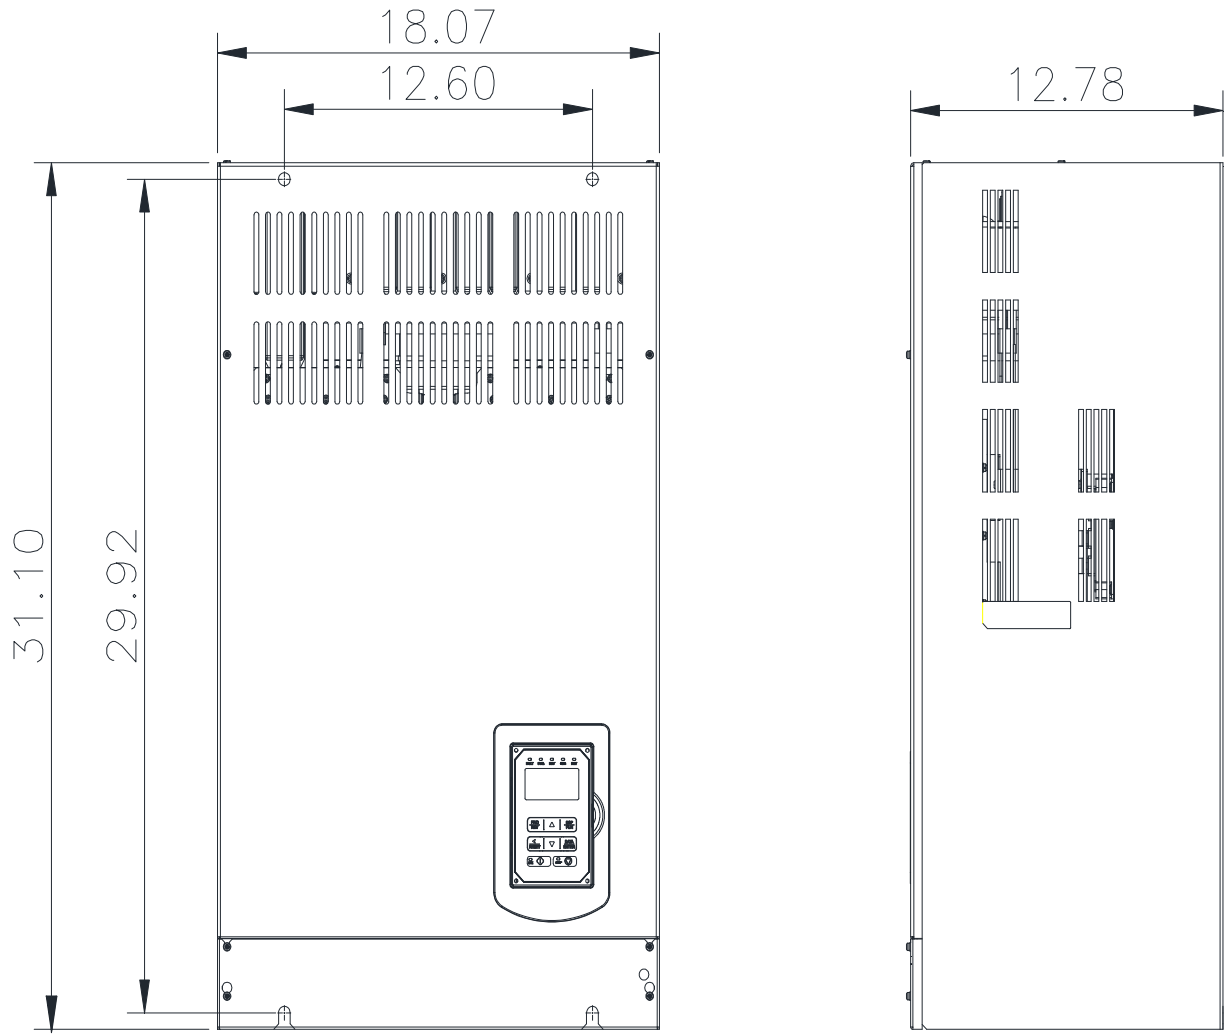

GENERAL DATASHEET VARIABLE SPEED DRIVE

Series A510				MODEL# A510-4150-C3-UE		
ISSUED 12/30/2019				ENCLOSURE/ FRAME OpenChassis (IP00)/ F7		
INPUT AMPS				AC INPUT VOLTAGE	AC INPUT FREQUENCY	AC INPUT PHASE
HD (CT)		ND (VT)				
229		275		380-480	50/60	3
OUTPUT HP				AC OUTPUT VOLTAGE	AC OUTPUT FREQUENCY	AC OUTPUT PHASE
OUTPUT AMPS						
HD (CT)	ND (VT)	HD (CT)	ND (VT)	0-480	0-599	3
150	200	216	250			

Approved By:	Brian Smith	Drawing No:	A510-460-150-F7	Revision: 1
--------------	-------------	-------------	-----------------	-------------