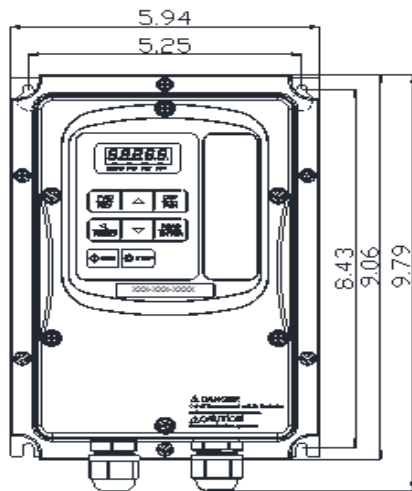

GENERAL DATASHEET VARIABLE SPEED DRIVE

SERIES E510		MODEL# E510-402-H3N4-U		
ISSUED 4/12/2017		ENCLOSURE/ FRAME NEMA 4/4X (IP66) / Frame 1 - INDOOR USE ONLY		
THREE PHASE INPUT AMPS HD (CT) 5.6		AC INPUT VOLTAGE 380-480	AC INPUT FREQUENCY 50/60	AC INPUT PHASE 3
OUTPUT HP HD (CT) 2	OUTPUT AMPS HD (CT) 3.8	AC OUTPUT VOLTAGE 0-480	AC OUTPUT FREQUENCY 0-599	AC OUTPUT PHASE 3