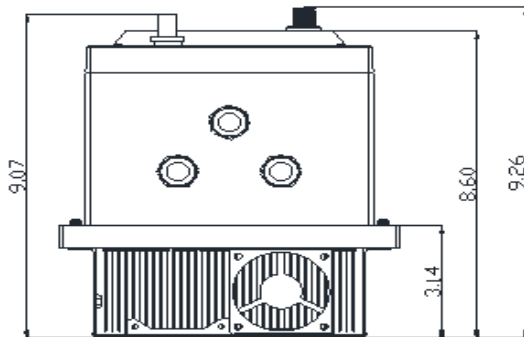

## GENERAL DATASHEET VARIABLE SPEED DRIVE

SERIES <b>E510</b>		MODEL# <b>E510-405-H3FN4S-U</b>		
ISSUED <b>4/18/2017</b>		ENCLOSURE/ FRAME <b>NEMA 4/4X (IP66) / Frame 2 - INDOOR USE ONLY</b>		
THREEPHASE INPUT AMPS HD (CT) <b>11.6</b>		AC INPUT VOLTAGE <b>380-480</b>	AC INPUT FREQUENCY <b>50/60</b>	AC INPUT PHASE <b>3</b>
OUTPUT HP HD (CT) <b>5</b>	OUTPUT AMPS HD (CT) <b>8.8</b>	AC OUTPUT VOLTAGE <b>0-480</b>	AC OUTPUT FREQUENCY <b>0-599</b>	AC OUTPUT PHASE <b>3</b>