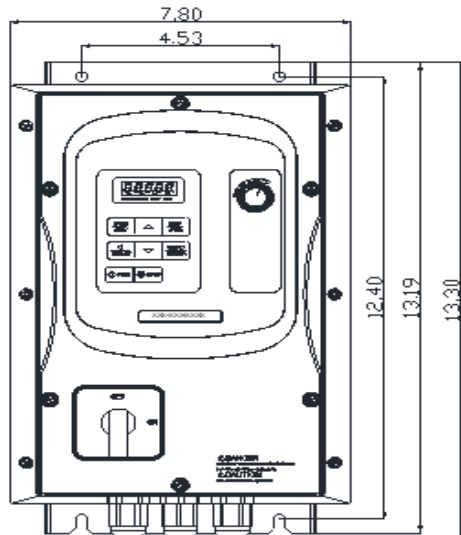

## GENERAL DATASHEET VARIABLE SPEED DRIVE

SERIES <b>E510</b>		MODEL# <b>E510-405-H3FN4S-U</b>		
ISSUED <b>4/18/2017</b>		ENCLOSURE/ FRAME <b>NEMA 4/4X (IP66) / Frame 2 - INDOOR USE ONLY</b>		
THREEPHASE INPUT AMPS HD (CT) <b>11.6</b>		AC INPUT VOLTAGE <b>380-480</b>	AC INPUT FREQUENCY <b>50/60</b>	AC INPUT PHASE <b>3</b>
OUTPUT HP HD (CT) <b>5</b>	OUTPUT AMPS HD (CT) <b>8.8</b>	AC OUTPUT VOLTAGE <b>0-480</b>	AC OUTPUT FREQUENCY <b>0-599</b>	AC OUTPUT PHASE <b>3</b>