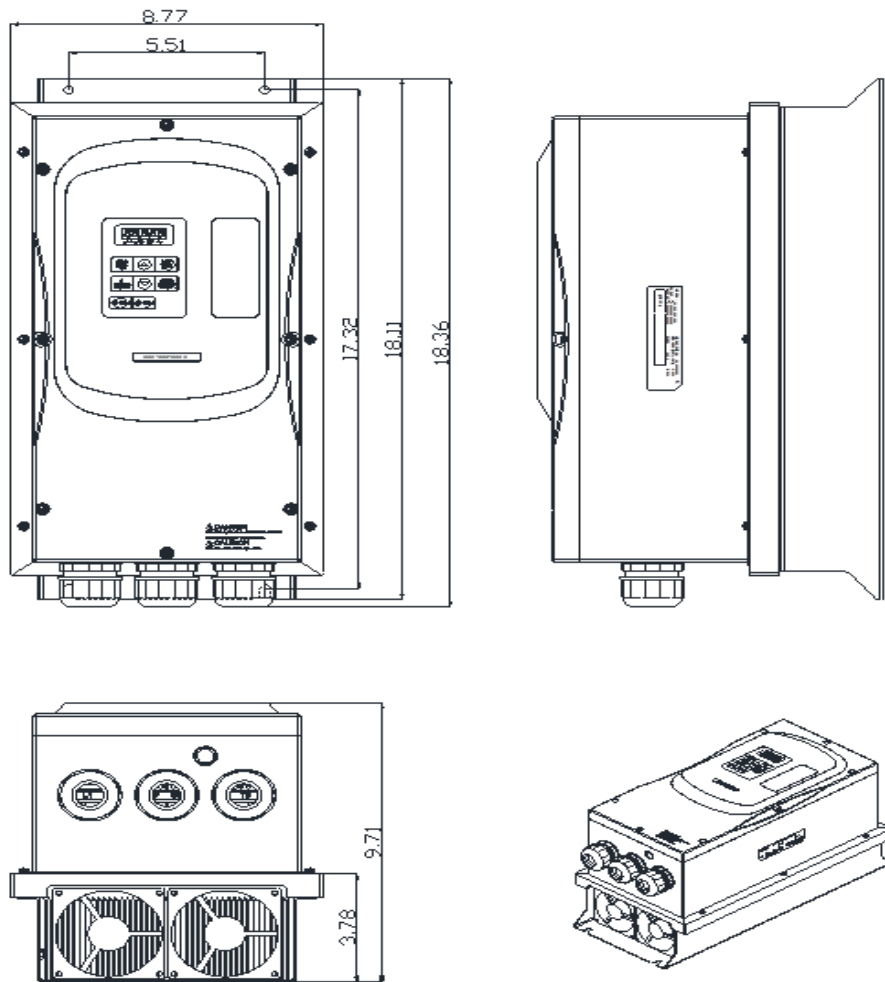

GENERAL DATASHEET VARIABLE SPEED DRIVE

SERIES		MODEL#		
E510		E510-420-H3N4-U		
ISSUED		ENCLOSURE/ FRAME		
4/18/2017		NEMA 4/4X (IP66) / Frame 3 - INDOOR USE ONLY		
THREE PHASE INPUT AMPS		AC INPUT VOLTAGE	AC INPUT FREQUENCY	AC INPUT PHASE
HD (CT)				
38		380-480	50/60	3
OUTPUT HP	OUTPUT AMPS	AC OUTPUT VOLTAGE	AC OUTPUT FREQUENCY	AC OUTPUT PHASE
HD (CT)	HD (CT)			
20	32	0-480	0-599	3