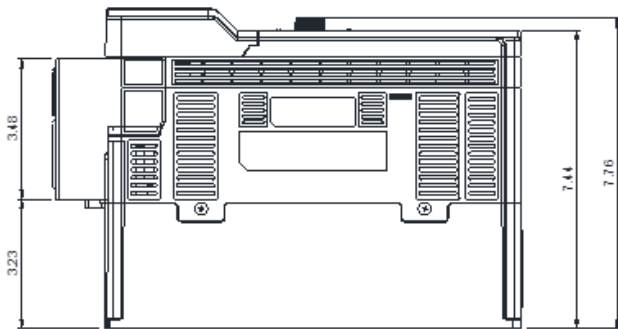

GENERAL DATASHEET VARIABLE SPEED DRIVE

Series E510		MODEL# E510-208-H3-U		
ISSUED 8/24/2017		ENCLOSURE/ FRAME NEMA 1 (IP20) / F3		
THREE PHASE INPUT AMPS HD (CT) 33		AC INPUT VOLTAGE 200-240	AC INPUT FREQUENCY 50/60	AC INPUT PHASE 3
OUTPUT HP HD (CT) 7.5	OUTPUT AMPS HD (CT) 26	AC OUTPUT VOLTAGE 0-240	AC OUTPUT FREQUENCY 0-599	AC OUTPUT PHASE 3

Approved By:	Brian Smith	Drawing No:	E510-230-208-F3	Revision: 0
--------------	-------------	-------------	-----------------	-------------