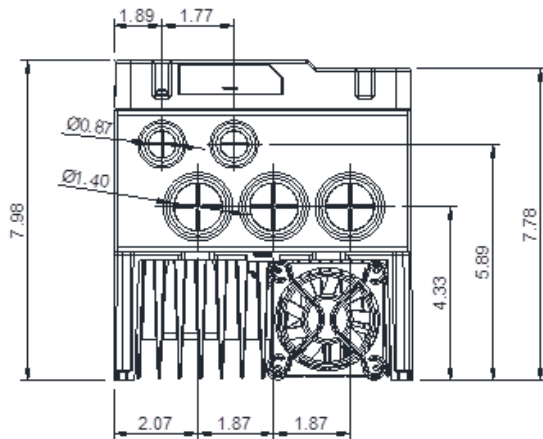

GENERAL DATASHEET VARIABLE SPEED DRIVE

Series E510		MODEL# E510-208-H3-U		
ISSUED 8/24/2017		ENCLOSURE/ FRAME NEMA 1 (IP20) / F3		
THREE PHASE INPUT AMPS HD (CT) 33		AC INPUT VOLTAGE 200-240	AC INPUT FREQUENCY 50/60	AC INPUT PHASE 3
OUTPUT HP HD (CT) 7.5	OUTPUT AMPS HD (CT) 26	AC OUTPUT VOLTAGE 0-240	AC OUTPUT FREQUENCY 0-599	AC OUTPUT PHASE 3

Approved By:	Brian Smith	Drawing No:	E510-230-208-F3	Revision: 0
--------------	-------------	-------------	-----------------	-------------