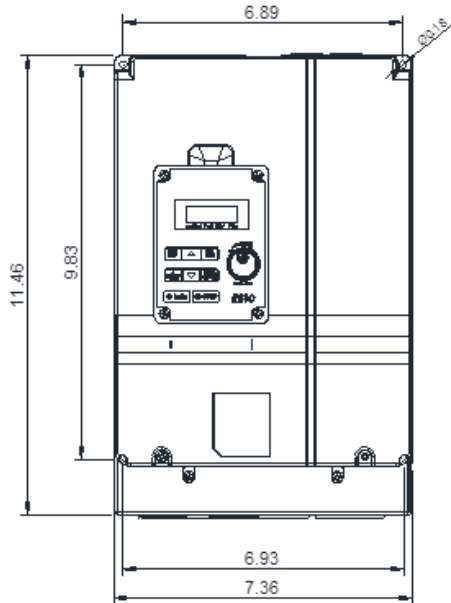

GENERAL DATASHEET VARIABLE SPEED DRIVE

Series E510		MODEL# E510-208-H3-U		
ISSUED 8/24/2017		ENCLOSURE/ FRAME NEMA 1 (IP20) / F3		
THREE PHASE INPUT AMPS HD (CT) 33		AC INPUT VOLTAGE 200-240	AC INPUT FREQUENCY 50/60	AC INPUT PHASE 3
OUTPUT HP HD (CT) 7.5	OUTPUT AMPS HD (CT) 26	AC OUTPUT VOLTAGE 0-240	AC OUTPUT FREQUENCY 0-599	AC OUTPUT PHASE 3

Approved By:	Brian Smith	Drawing No:	E510-230-208-F3	Revision: 0
--------------	-------------	-------------	-----------------	-------------