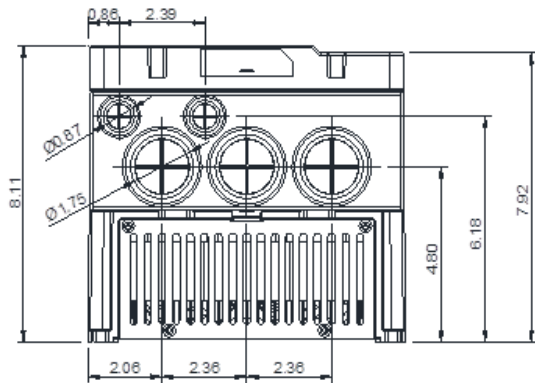

## GENERAL DATASHEET VARIABLE SPEED DRIVE

Series <b>E510</b>		MODEL# <b>E510-425-H3-U</b>		
ISSUED <b>8/29/2017</b>		ENCLOSURE/ FRAME <b>NEMA 1 (IP20) / F4</b>		
THREE PHASE INPUT AMPS HD (CT) <b>48</b>		AC INPUT VOLTAGE <b>380-480</b>	AC INPUT FREQUENCY <b>50/60</b>	AC INPUT PHASE <b>3</b>
OUTPUT HP HD (CT) <b>25</b>	OUTPUT AMPS HD (CT) <b>40</b>	AC OUTPUT VOLTAGE <b>0-480</b>	AC OUTPUT FREQUENCY <b>0-599</b>	AC OUTPUT PHASE <b>3</b>

Approved By:	Brian Smith	Drawing No:	E510-460-425-F4	Revision: 0
--------------	-------------	-------------	-----------------	-------------