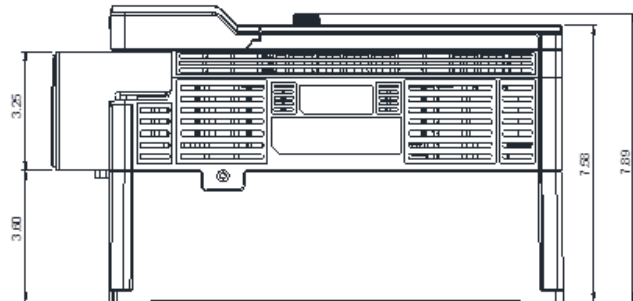

## GENERAL DATASHEET VARIABLE SPEED DRIVE

Series <b>E510</b>		MODEL# <b>E510-425-H3-U</b>		
ISSUED <b>8/29/2017</b>		ENCLOSURE/ FRAME <b>NEMA 1 (IP20) / F4</b>		
THREE PHASE INPUT AMPS HD (CT) <b>48</b>		AC INPUT VOLTAGE <b>380-480</b>	AC INPUT FREQUENCY <b>50/60</b>	AC INPUT PHASE <b>3</b>
OUTPUT HP HD (CT) <b>25</b>	OUTPUT AMPS HD (CT) <b>40</b>	AC OUTPUT VOLTAGE <b>0-480</b>	AC OUTPUT FREQUENCY <b>0-599</b>	AC OUTPUT PHASE <b>3</b>