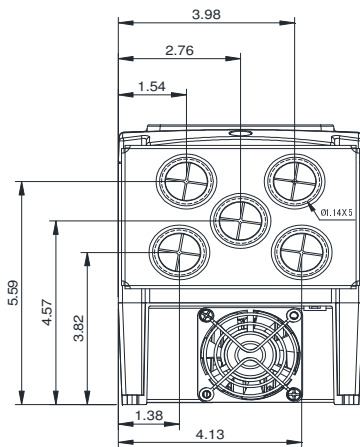

GENERAL DATASHEET VARIABLE SPEED DRIVE

SERIES		MODEL#		
F510		F510-2005-C3-UE		
ISSUED		ENCLOSURE/ FRAME		
12/31/2019		NEMA 1 (IP20) / F2		
INPUT AMPS		AC INPUT VOLTAGE	AC INPUT FREQUENCY	AC INPUT PHASE
ND (VT)				
16		200-240	50/60	3
OUTPUT HP	OUTPUT AMPS	AC OUTPUT VOLTAGE	AC OUTPUT FREQUENCY	AC OUTPUT PHASE
ND (VT)	ND (VT)			
5	14.5	0-240	0-400	3

Approved By:	Brian Smith	Drawing No:	F510-230-005-F2	Revision: 1
--------------	-------------	-------------	-----------------	-------------