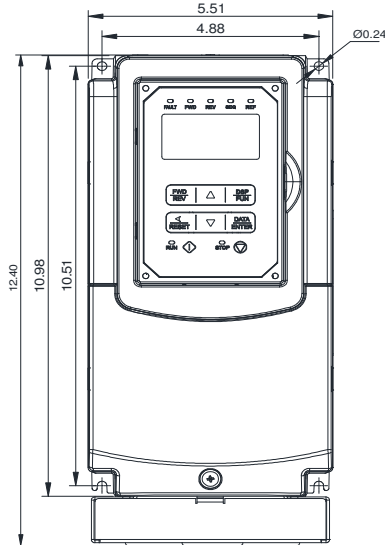

GENERAL DATASHEET VARIABLE SPEED DRIVE

SERIES		MODEL#		
F510		F510-2005-C3-UE		
ISSUED		ENCLOSURE/ FRAME		
12/31/2019		NEMA 1 (IP20) / F2		
INPUT AMPS		AC INPUT VOLTAGE	AC INPUT FREQUENCY	AC INPUT PHASE
ND (VT)				
16		200-240	50/60	3
OUTPUT HP	OUTPUT AMPS	AC OUTPUT VOLTAGE	AC OUTPUT FREQUENCY	AC OUTPUT PHASE
ND (VT)	ND (VT)			
5	14.5	0-240	0-400	3

Approved By:	Brian Smith	Drawing No:	F510-230-005-F2	Revision: 1
--------------	-------------	-------------	-----------------	-------------