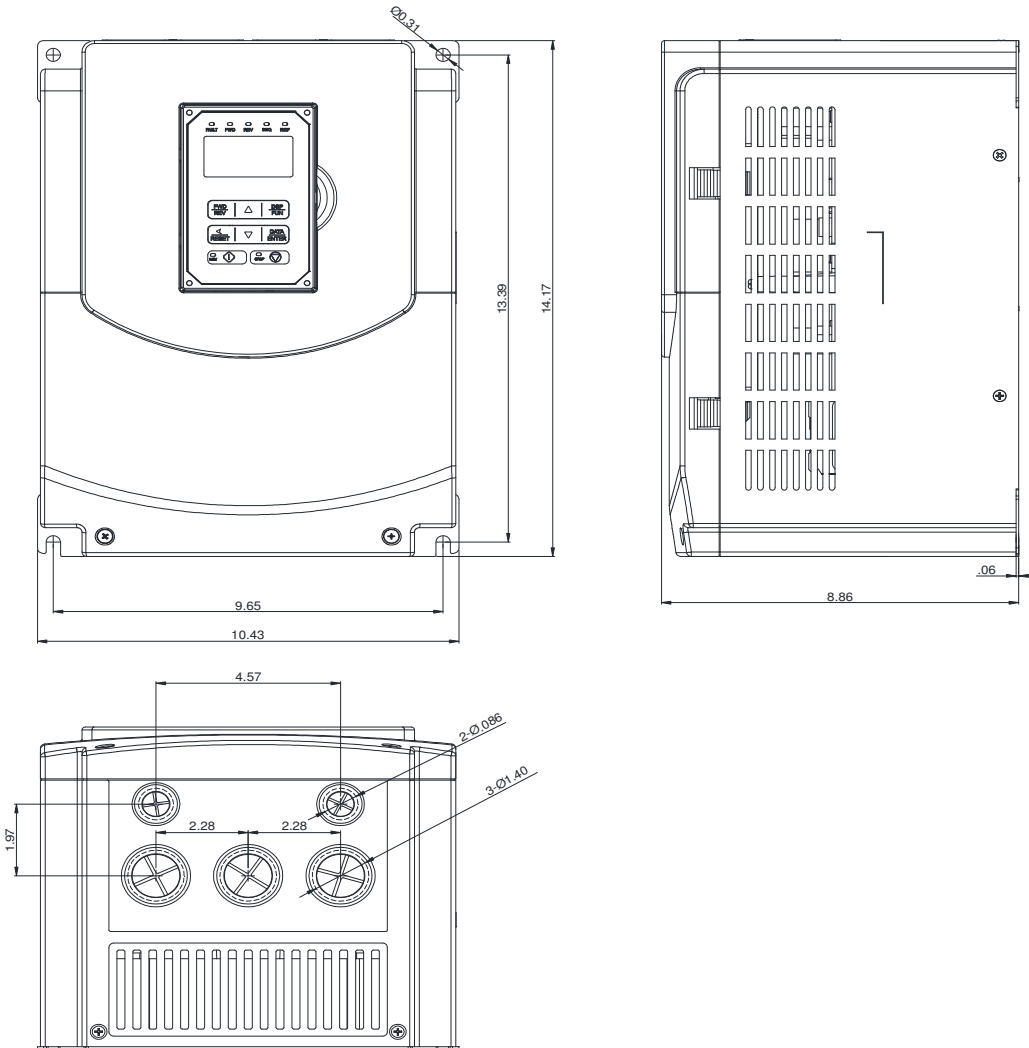

GENERAL DATASHEET VARIABLE SPEED DRIVE

SERIES		MODEL#		
F510		F510-2020-C3-UE		
ISSUED		ENCLOSURE/ FRAME		
12/31/2019		NEMA 1 (IP20) / F4		
INPUT AMPS		AC INPUT VOLTAGE	AC INPUT FREQUENCY	AC INPUT PHASE
ND (VT)				
60.9		200-240	50/60	3
OUTPUT HP	OUTPUT AMPS	AC OUTPUT VOLTAGE	AC OUTPUT FREQUENCY	AC OUTPUT PHASE
ND (VT)	ND (VT)			
20	56	0-240	0-400	3

Approved By:	Brian Smith	Drawing No:	F510-230-020-F4	Revision: 1
--------------	-------------	-------------	-----------------	-------------