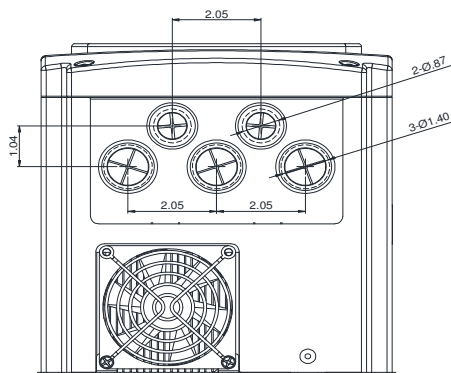

GENERAL DATASHEET VARIABLE SPEED DRIVE

SERIES		MODEL#		
F510		F510-4015-C3-UE		
ISSUED		ENCLOSURE/ FRAME		
12/31/2019		NEMA 1 (IP20) / F3		
INPUT AMPS		AC INPUT VOLTAGE	AC INPUT FREQUENCY	AC INPUT PHASE
ND (VT)				
24		380-480	50/60	3
OUTPUT HP	OUTPUT AMPS	AC OUTPUT VOLTAGE	AC OUTPUT FREQUENCY	AC OUTPUT PHASE
ND (VT)	ND (VT)			
15	23	0-480	0-400	3