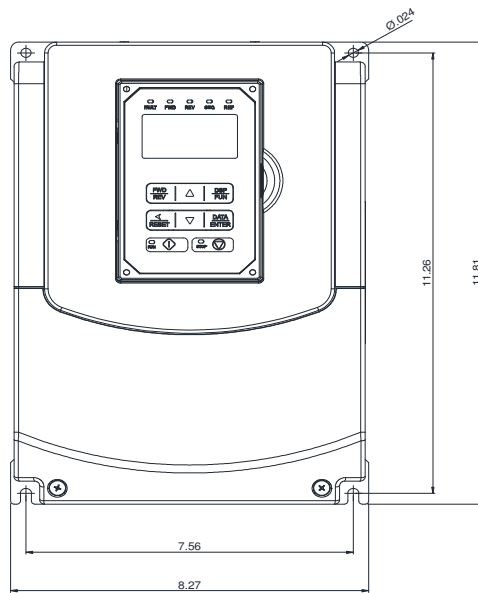

GENERAL DATASHEET VARIABLE SPEED DRIVE

SERIES		MODEL#		
F510		F510-4015-C3-UE		
ISSUED		ENCLOSURE/ FRAME		
12/31/2019		NEMA 1 (IP20) / F3		
INPUT AMPS		AC INPUT VOLTAGE	AC INPUT FREQUENCY	AC INPUT PHASE
ND (VT)				
24		380-480	50/60	3
OUTPUT HP	OUTPUT AMPS	AC OUTPUT VOLTAGE	AC OUTPUT FREQUENCY	AC OUTPUT PHASE
ND (VT)	ND (VT)			
15	23	0-480	0-400	3

Approved By:	Brian Smith	Drawing No:	F510-460-015-F3	Revision: 1
--------------	-------------	-------------	-----------------	-------------